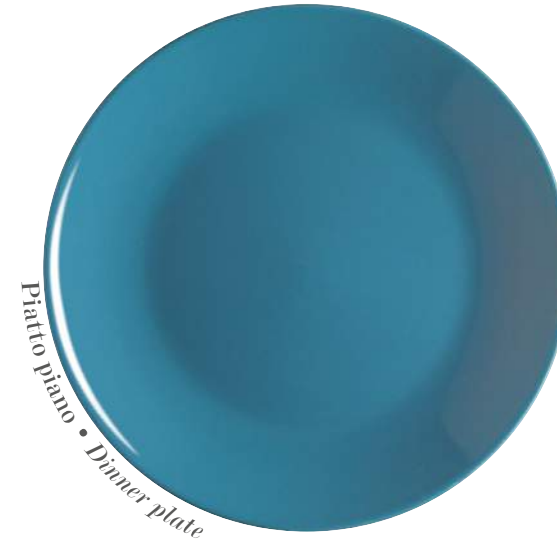

A Table with a green touch

The calming effect of the blue/green blossoms in all its freshness to relieve the hectic everyday life.

Color Fusion

08
Palette

Devotion
To
Colors

Vintage Mood Cromie

Piatto piano • Dinner plate