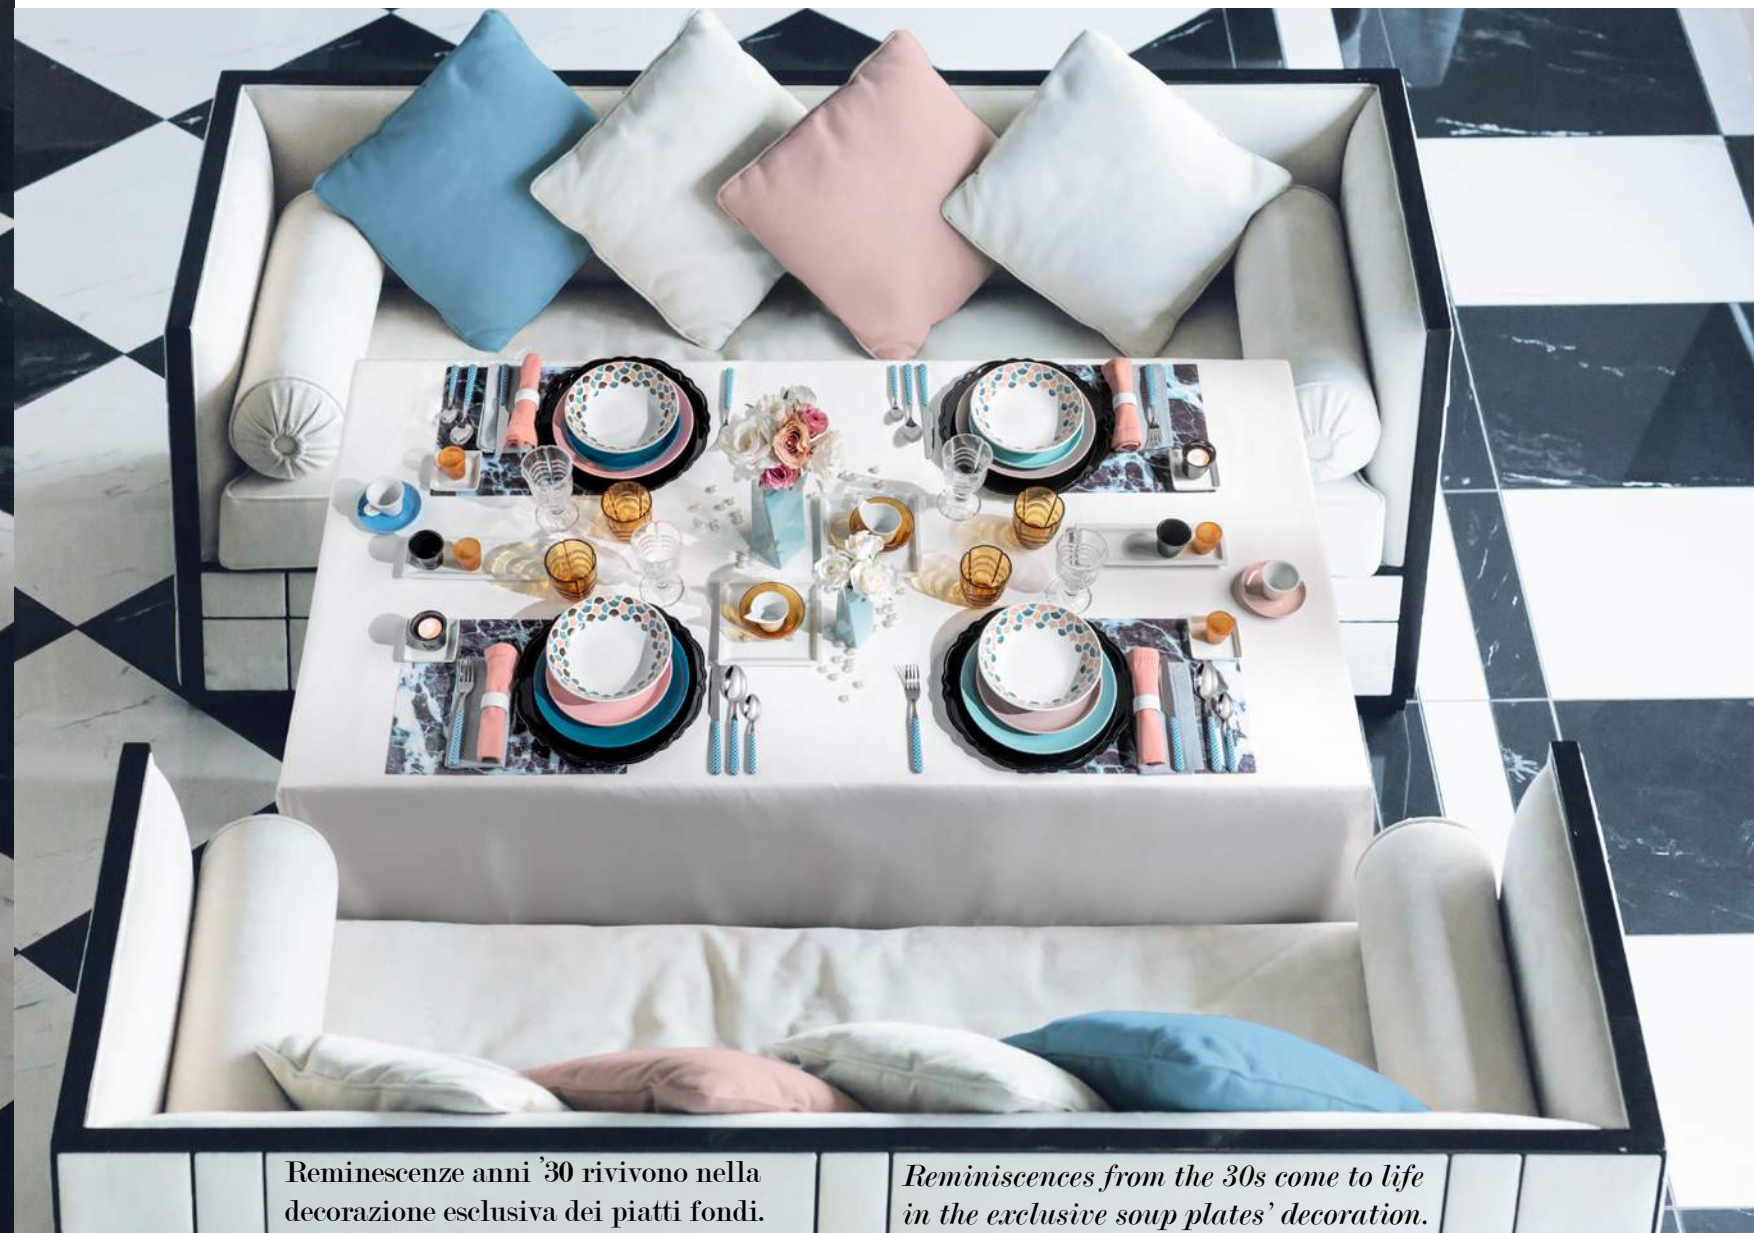

Reminescenze anni '30 rivivono nella decorazione esclusiva dei piatti fondi.

Reminiscences from the 30s come to life in the exclusive soup plates' decoration.

TABLE DÉCOR MARABÙ & ART DECO